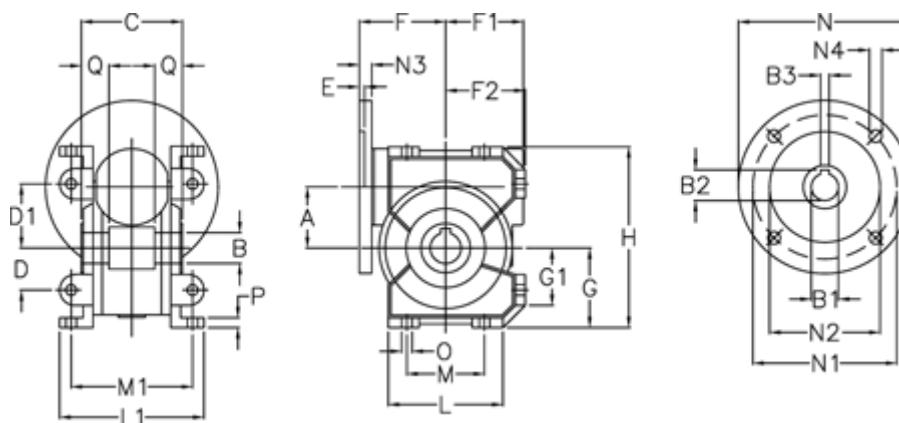

Data Sheet

Article number: 3918049018033

Description: Worm gear with st. steel hollow shaft
VF 49 EP-U-18- 80B14

Measures

a = 49.5	E = 3.0	L = 93	N4 = 7.0
B = 25	F = 70	L1 = 117.0	O = 8.5
B1 E7 = 19	F1 = 63	M = 63	P = 8
B2 = 21.8	F2 = 64.5	M1 = 98.5	Q = 22.5
B3 H9 = 6	g = 64.5	N = 120	
C = 82	G1 = 46.5	N1 = 100	
D = 34	H = 146.5	N2 = 80	
D1 = 52	H1 = 110.5	N3 = 10.0	